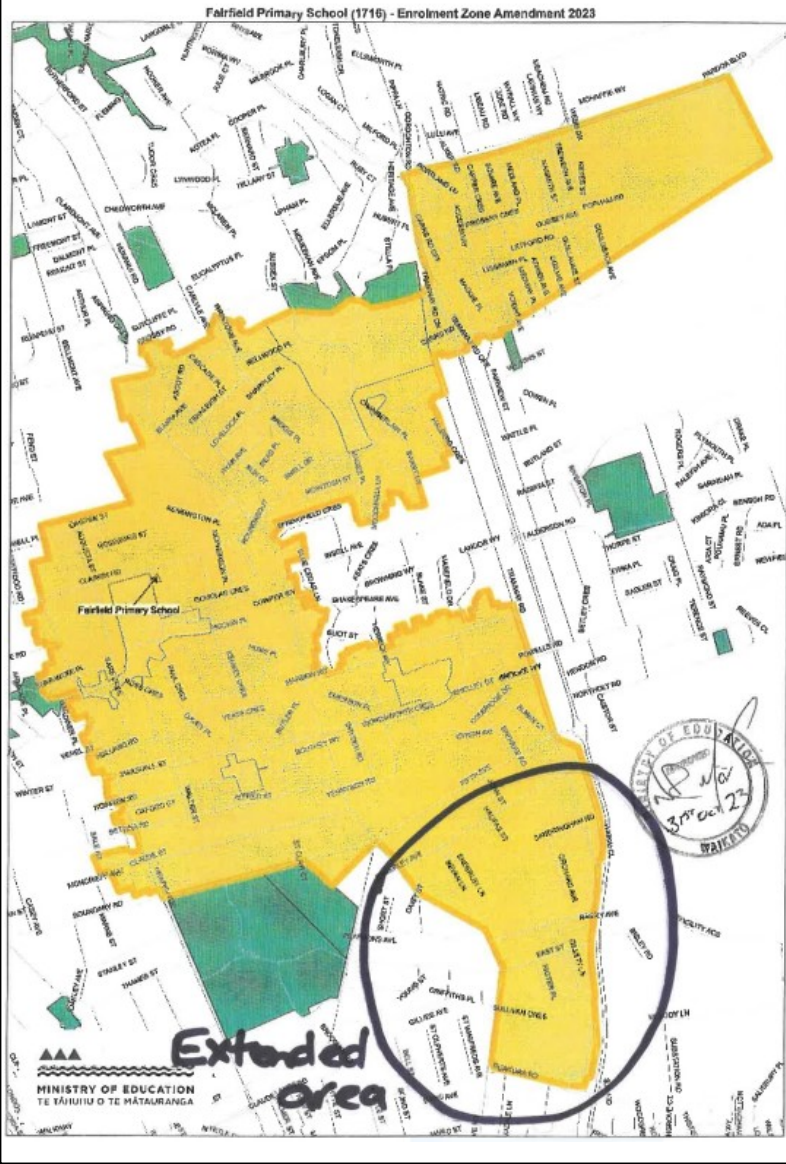

AMENDED ENROLMENT ZONE EFFECTIVE 31ST JANUARY 2024

The Ministry of Education has been working with us in developing an amended enrolment zone. This zone is an increase on our current zone and will include an area from Enderley Avenue through to Ruakura Road. (see map attached)
The new extended zone will come into effect from 31st January 2024.