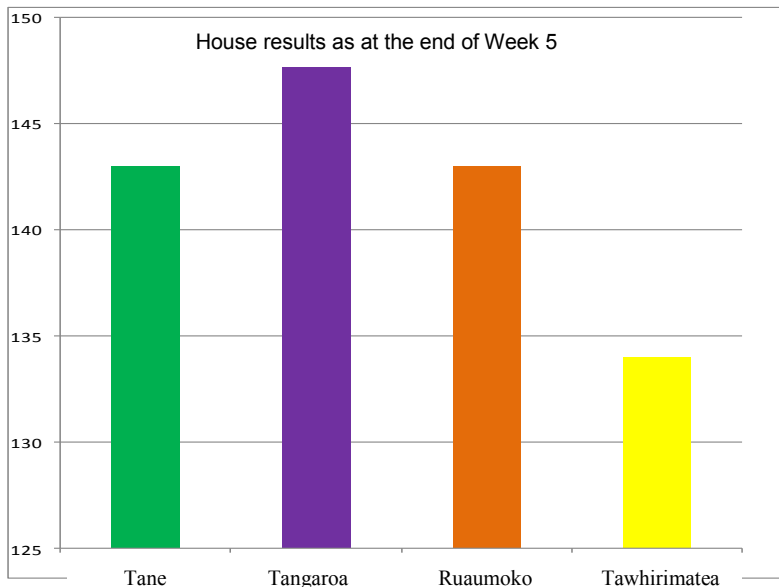

**School will be closed
on
Monday 5th June
as it is
Queens Birthday Weekend.
Enjoy the long weekend.**

We are currently updating our school newsletter covers and are looking for new advertisers which appear on the back of the newsletter. If you would like to take up this cost effective way of getting your business name into our community, please contact Redgate Newsletters who will design a professional advert for you. admin@redgatenewsletters.co.nz Thank you for your support.