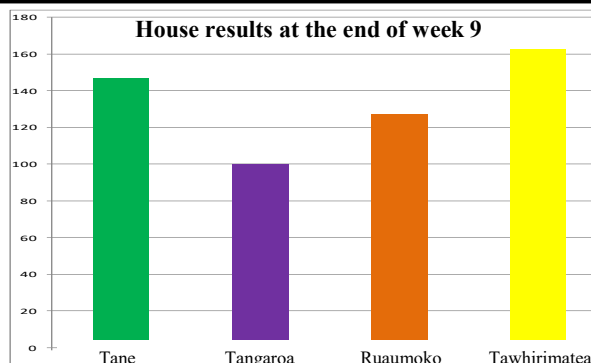

RUN-A-THON

A huge thank you to everyone who supported our recent Run-a-thon. A special assembly was held this afternoon to acknowledge students who completed the most laps and students who received the most sponsorship.

A grand total of $2200.00 was raised—Fantastic effort!

A big WHOOP WHOOP to the following students who were our top fundraisers:

Ceazar Pickering
Zupree Pickering
Zylar Pickering
Temipale Lauingoa
Kailia Fong
Te Aorangi Tahitahi
John Kingi
James Apanui-Rameka
Kim Kingi
Kaiwaka Kingi

The hamper winner for the whanau who raised the most money went to:

Kim & John Kingi
OUTSTANDING EFFORT!