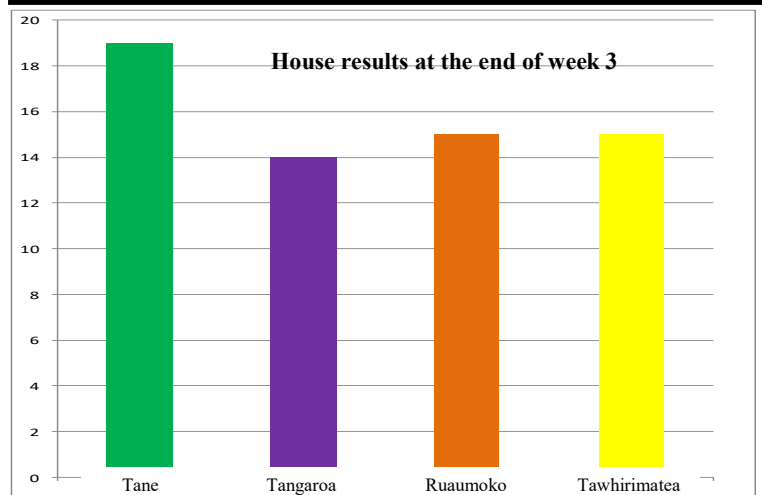

Kind regards

Anne Johnson
PRINCIPAL

Like or follow us on Facebook.

Facebook is now our school's preferred means of communicating notices and events. If you have not already done so, please find us on Facebook by searching our user name @FFieldPrimary. This will ensure you keep right up to date with what is happening at school.