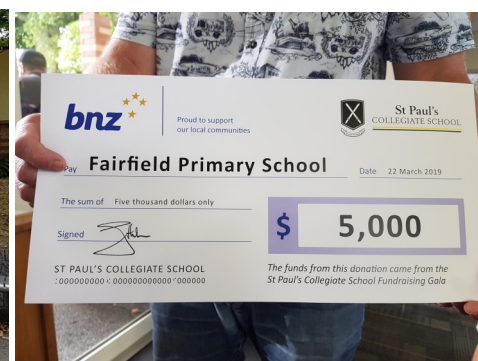

MAORI TIKANGA WEEK 1st - 5th April

Next week our students will be immersed in Tikanga week happenings. Some of the activities and events planned include: Whanau Big Breakfast, Karakia, Waiata, Whanau open morning, Taonga sharing and class rotations.

ST PAULS "OVER THE FENCE" PROGRAMME

"Over the Fence" is a service programme which is now in its 4th year. It sees a number of St Paul's students give up their spare time to assist with sports, read, or simply eat lunch with children from local primary schools, just over the fence from their own school. Today, our senior classes were invited to St Paul's to kick off the programme for 2019. Students interacted with the St Pauls students, were provided with a yummy morning tea and received a lunch box and drink bottle. A lunch box and drink bottle was also given to us to distribute to every junior and middle school student. Our school was also very fortunate to be presented with a \$5000.00 cheque. The funds for this donation came from the St Paul's school gala. Thanks St Paul's for all your support - we look forward to our continued partnership during the year.