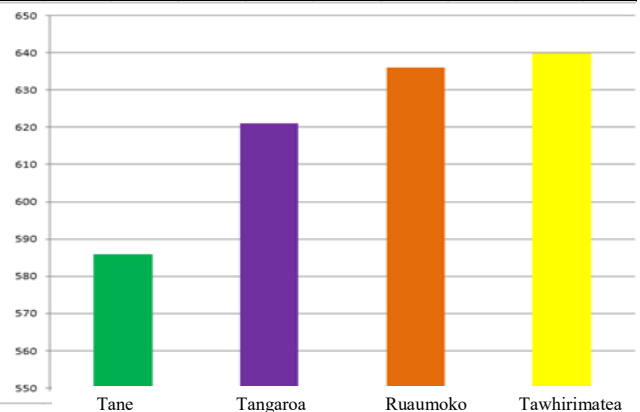

JUNIOR SCHOOL WEEKLY "ON TIME" ATTENDANCE INCENTIVE

All Junior children who arrive at school on time for the week go into a prize draw.

Congratulations to:

- Week 4 winners - Hunter-Rose-Rm 8, Teemoana -Rm 16
- Week 5 winners - Liu-Rm 8, Koha-Rm 8, Ethan-Rm 8, Kadie-Rm 11
- Week 6 winners - Kurshed-Rm 15, Steven-Rm 17, Vainetura-Rm 15
- Week 7 winners - Meliame -Rm 16, Anton-Rm17, Shiseido-Rm 8, Elaina-Rm 11

Intermediate Info for Year 6 Students

Our Year 6 students have had their visit to Peachgrove Intermediate and will be spending an orientation morning at Fairfield Intermediate on Monday 17th September. *If you have not enrolled your Year 6 student at an Intermediate yet, please ensure this is done asap.*