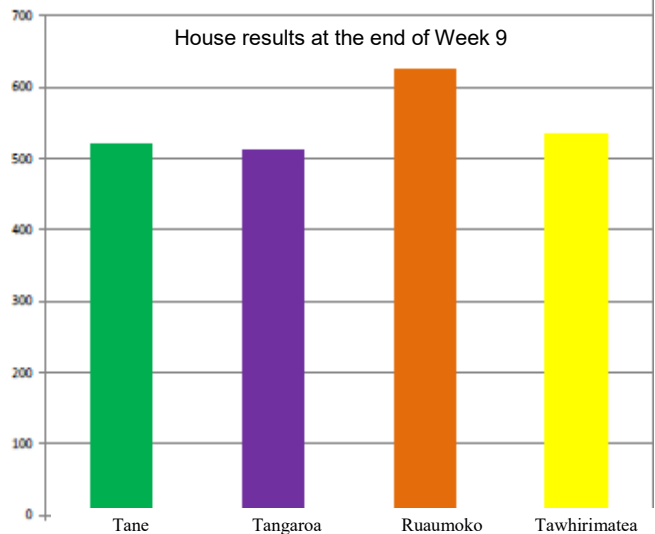

Special mention also to Rooms 15 and 17 for their creative Matariki walls.

Ka mau te wehi.

Room 17

Room 15

JUNIOR SCHOOL WEEKLY "ON TIME" ATTENDANCE INCENTIVE

All Junior children who arrive at school on time for the week go into a prize draw.

Congratulations to:

Week 8 winners - Hinemoa-Rm 17, Awhina - Rm 8
Week 9 winners - Amar-Rm 16, Kendra - Rm 15

FAIRFIELD LEARNER VALUES

The following students have won a goodie bag in our weekly Fairfield Learner Values draw.

Week 8 Righteous - Room 18 - I never give up, even when its hard

Week 9 Chase - Room 9 - I was caught using my W.I.T.S today

Term 2 finishes at 2:30pm on Friday 6th July.

Term 3 starts at 8:40am on Monday 23rd July.