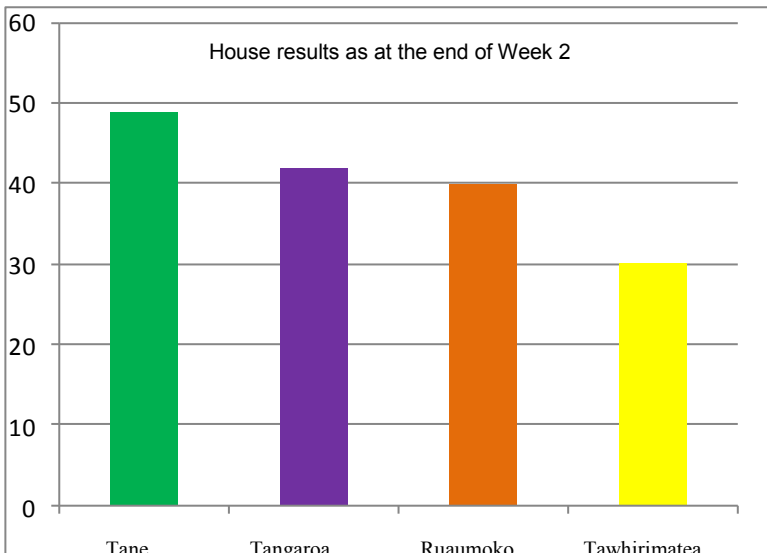

ACTIVATE KIDS AND COMMUNITY LINK TRUST PROUDLY PRESENT

OCTOBER 31ST 6-8 PM

SUPER ME LIGHT PARTY 2017

FREE ENTRY

Come dressed as your fav superhero or create your own! Bouncy Castle, DJ, Candy Floss, Lollies, Balloons, Games, Prizes, Sausage Sizzle, Parents Cafe, Under 5's Zone

ACTIVATE CHURCH HAMILTON, 11 BISLEY ROAD, ENDERLEY

Kind regards

Anne Johnson
PRINCIPAL