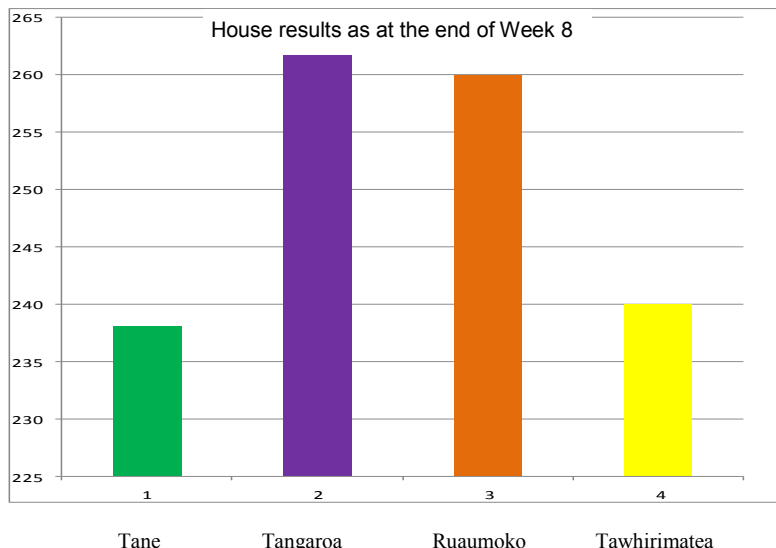

Kind regards

Anne Johnson
PRINCIPAL